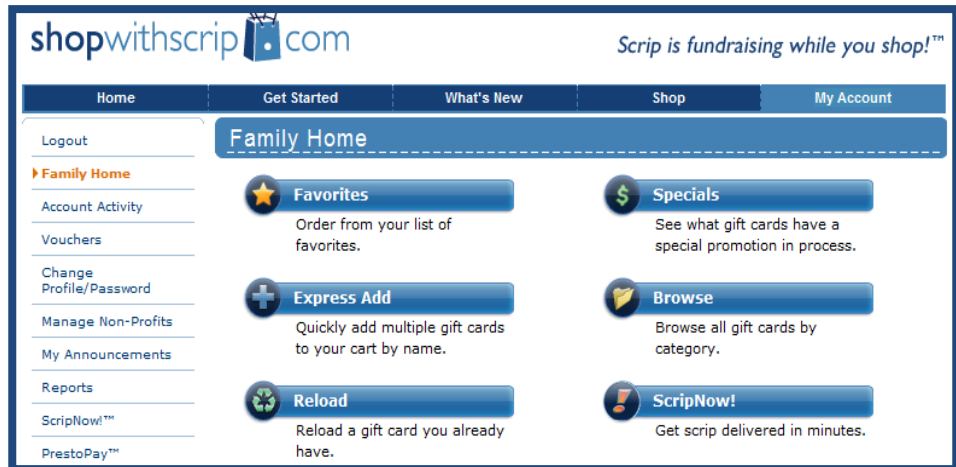

Who Can Use ShopWithScrip?

Any family can use ShopWithScrip – however, to place orders, **you have to create a free account at ShopWithScrip.com.**

How to Register

To register with ShopWithScrip, first open up your web browser, and go to www.shopwithscrip.com. To register a new account, go to the green **Family Sign Up** box on the left side, and click “Create Account”.

Follow the simple registration instructions and accept the terms and conditions of using the site.

Family Sign Up!

Ready to get started? Create a ShopWithScrip account now!

Create Account

Select two challenge questions and provide answers. These answers will be required if you forget your password. They are case-sensitive.

Before you can place an order, you must enter our organization’s enrollment code, listed below. By associating this code with your newly created account, the ShopWithScrip system will correlate your shopping activity with our non-profit organization.

Using ShopWithScrip.com

You can manage your account through the Family Home page. To access this, click “**My Account**,” at the top of any page.

From here, you can check your account activity, change your profile and password, add, remove, and modify organizations you belong to and read coordinator and site announcements.

You can also run your own order and rebate histories and view or print any ScripNow! eCards that you’ve previously ordered.

Six Easy Ways to Order

To place an order, you can shop right from your Family Homepage!

Favorites: Order the same products each week? Add these items to your Favorites list for easy ordering in the future.

Express Add: Know exactly what you want? Quickly add the items to your cart using this feature.

Reload: Don’t want to wait for your card to be shipped? Easily add funds to selected cards here.

Specials: Want to order items with special rebates available for a limited time? Add these items to your cart directly from the specials list.

Browse: Looking for a gift? Not sure what’s available? Use this feature to shop by category.

ScripNow!: Want to print an eCard to use at the retailer or for online shopping? Order ScripNow! eCards and you can print directly from your ShopWithScrip account.

ShopWithScrip Enrollment Code:

Scrip Program Coordinator: